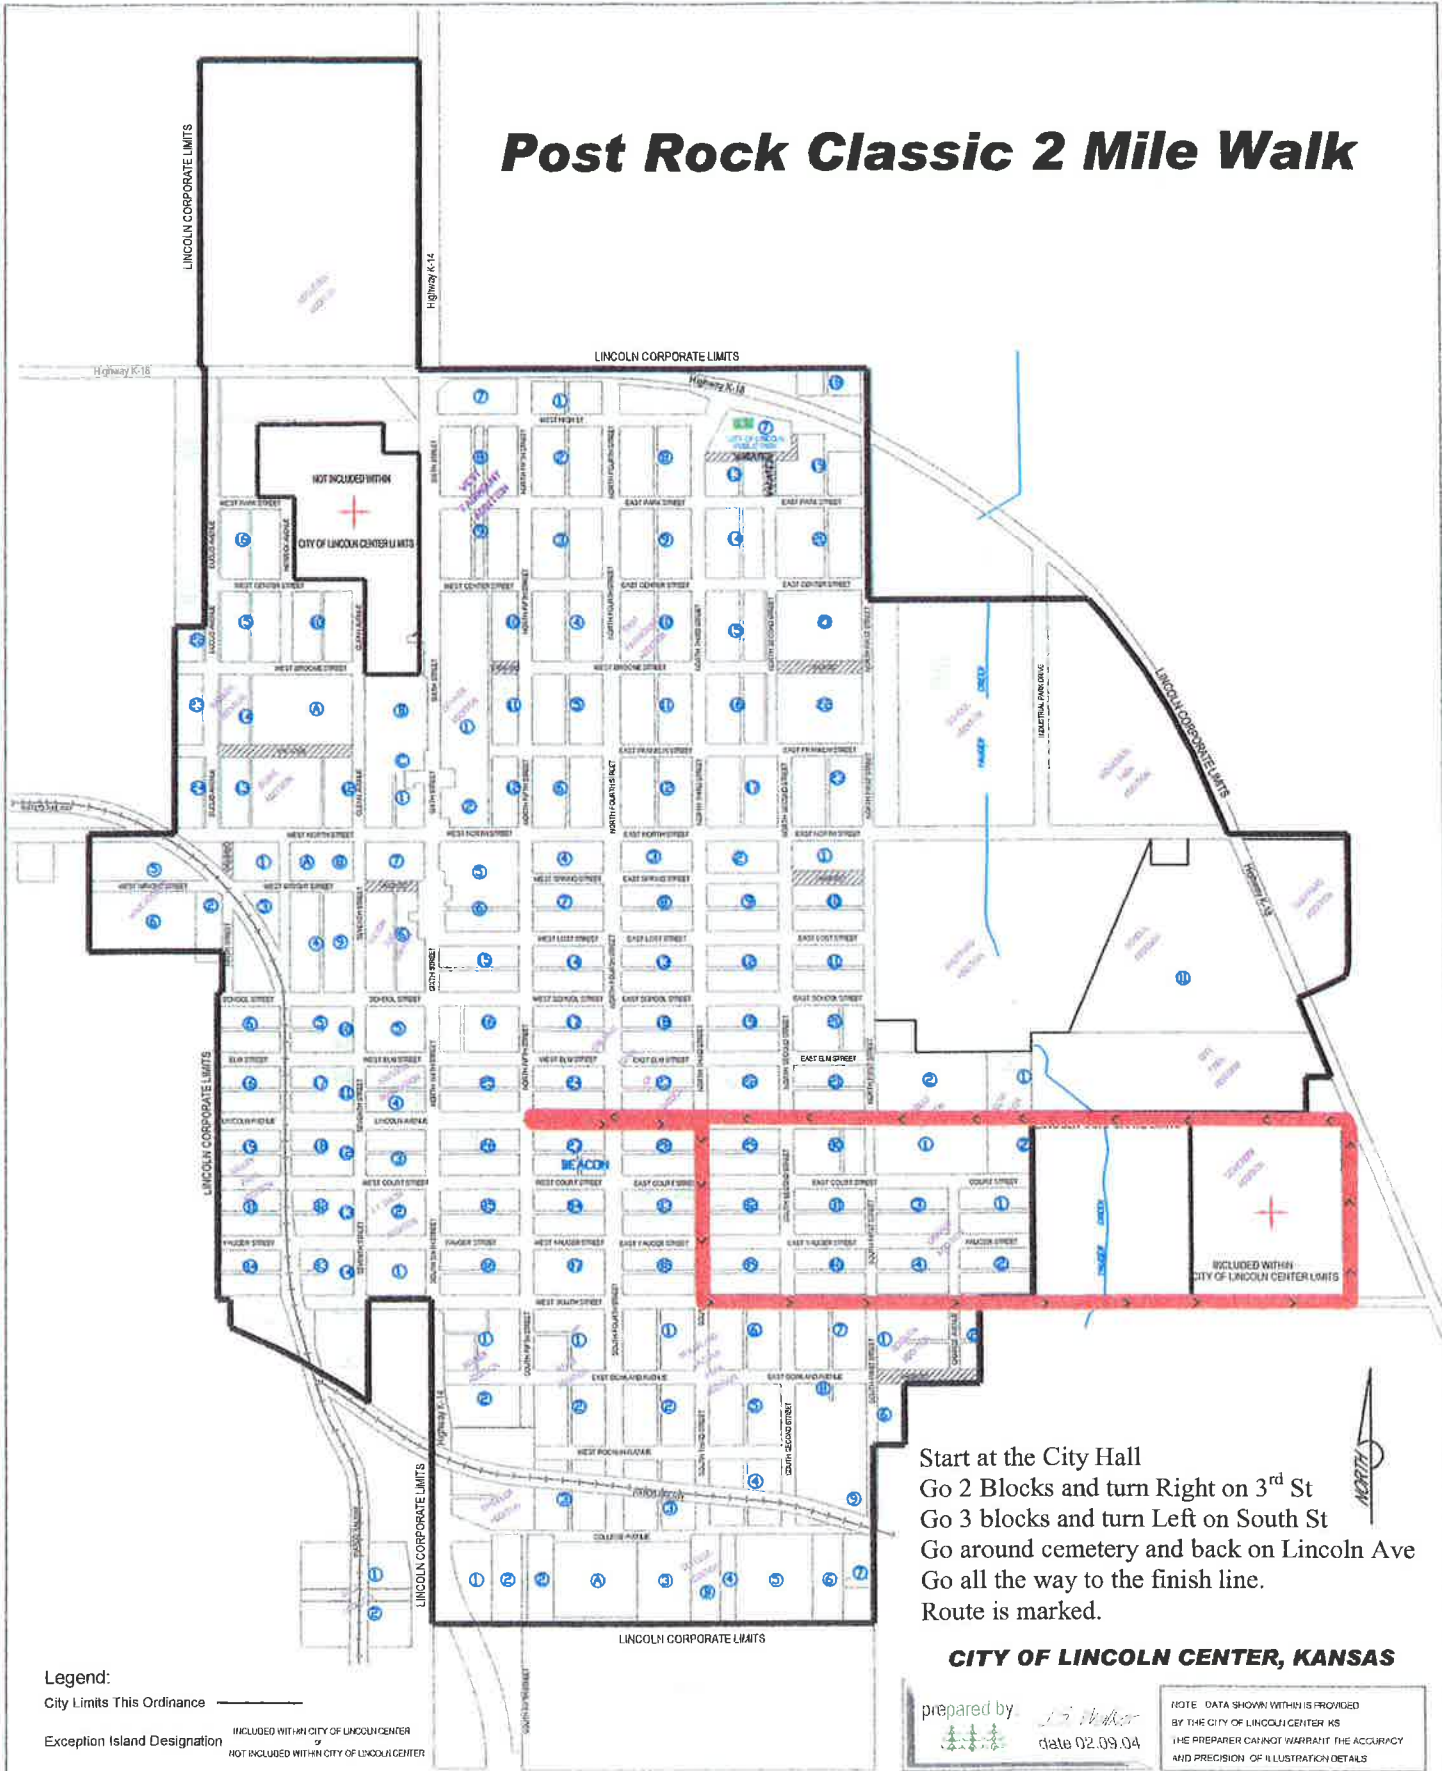

Post Rock Classic 2 Mile Walk

Legend:

City Limits This Ordinance ———
 Exception Island Designation INCLUDED WITHIN CITY OF LINCOLN CENTER
 NOT INCLUDED WITHIN CITY OF LINCOLN CENTER

Start at the City Hall
 Go 2 Blocks and turn Right on 3rd St
 Go 3 blocks and turn Left on South St
 Go around cemetery and back on Lincoln Ave
 Go all the way to the finish line.
 Route is marked.

CITY OF LINCOLN CENTER, KANSAS

prepared by *L. Walker*
 date 02.09.04

NOTE: DATA SHOWN WITHIN IS PROVIDED BY THE CITY OF LINCOLN CENTER, KS. THE PREPARER CANNOT WARRANT THE ACCURACY AND PRECISION OF ILLUSTRATION DETAILS.