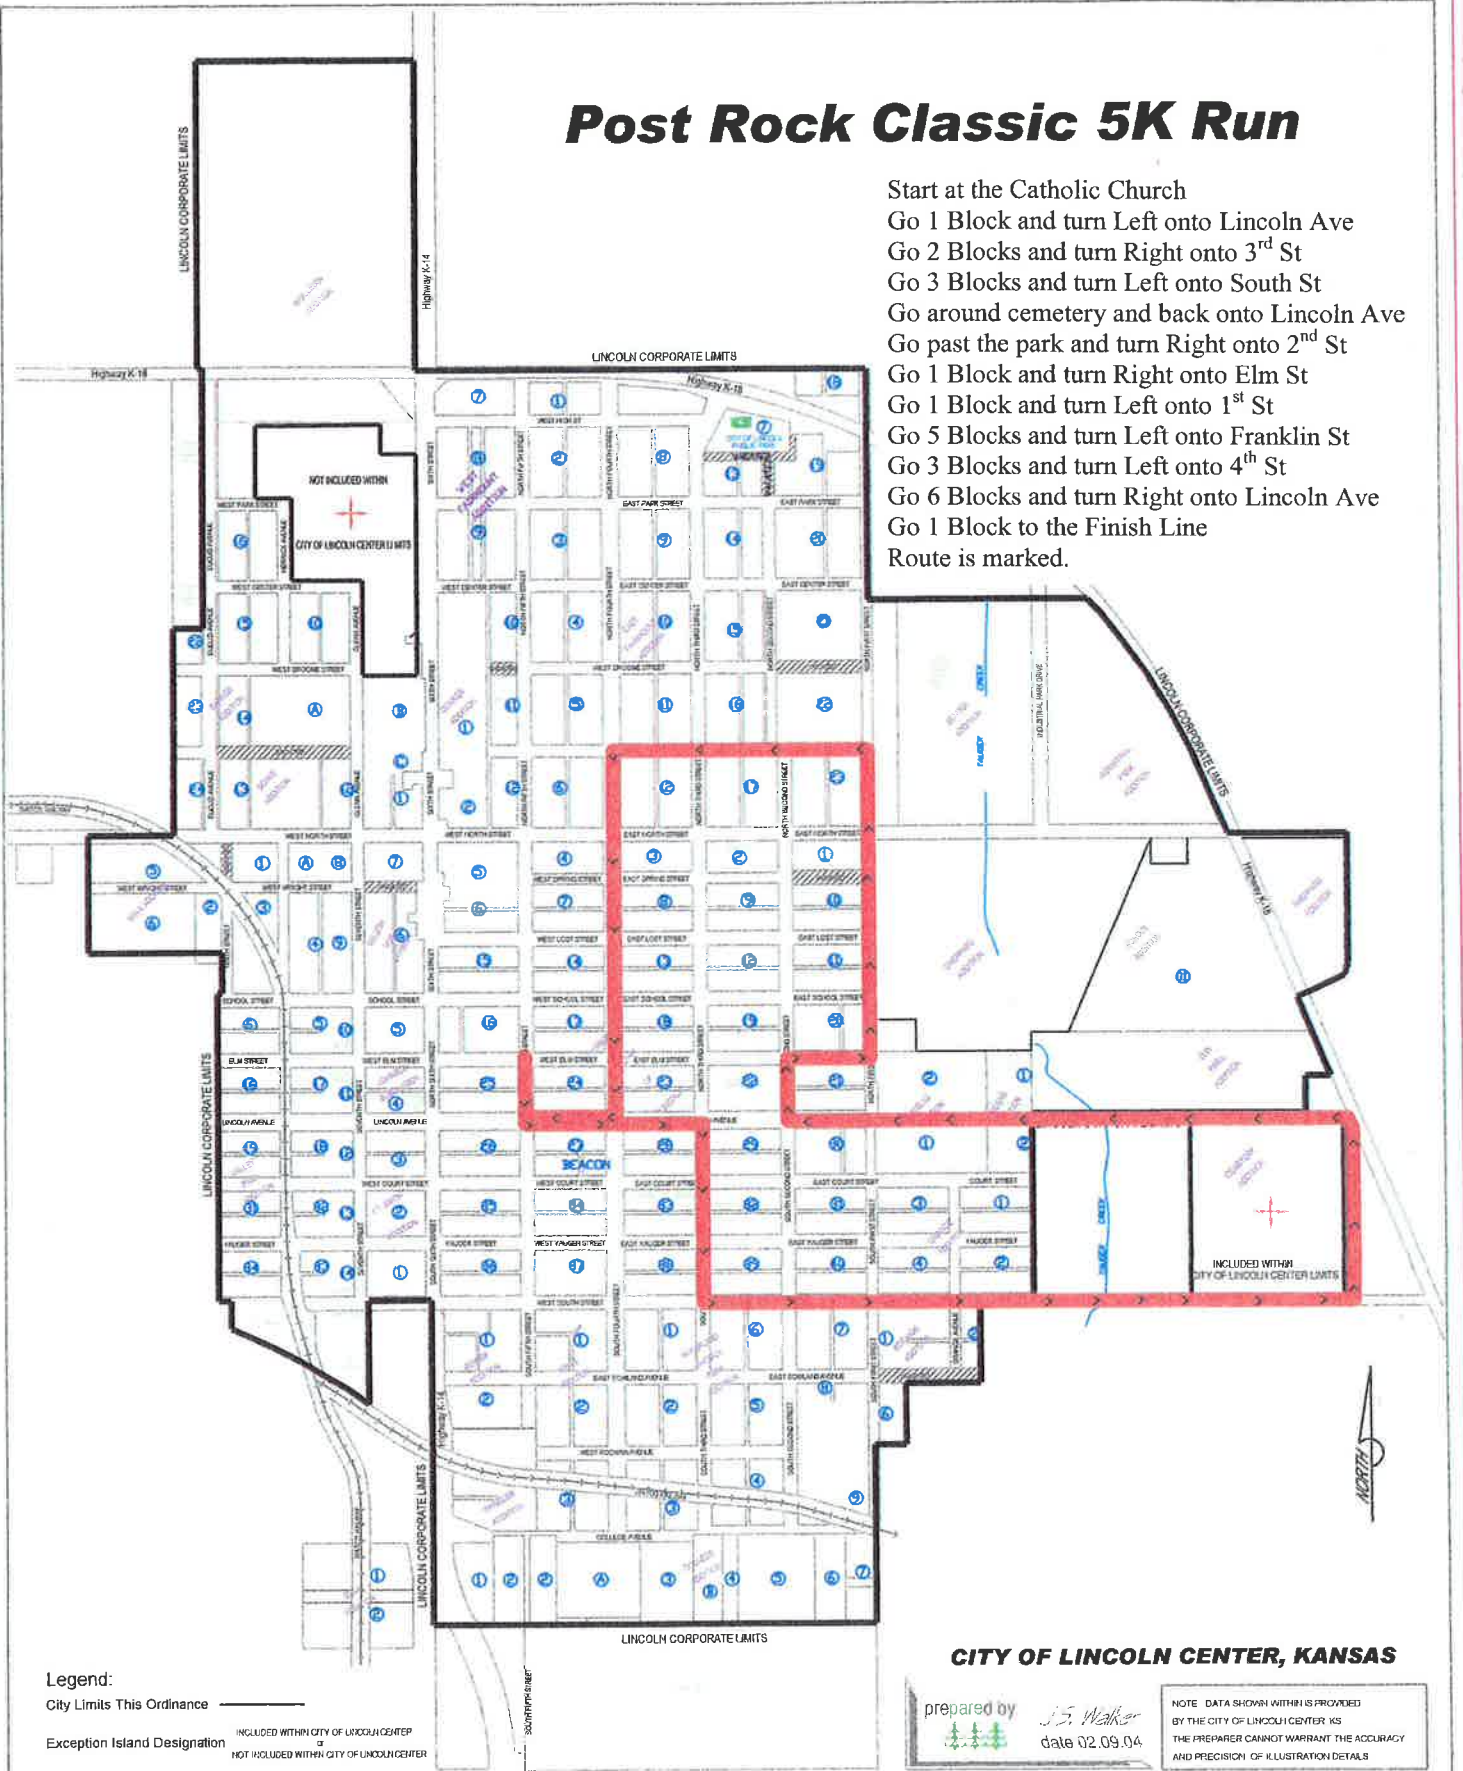

# Post Rock Classic 5K Run

Start at the Catholic Church  
 Go 1 Block and turn Left onto Lincoln Ave  
 Go 2 Blocks and turn Right onto 3<sup>rd</sup> St  
 Go 3 Blocks and turn Left onto South St  
 Go around cemetery and back onto Lincoln Ave  
 Go past the park and turn Right onto 2<sup>nd</sup> St  
 Go 1 Block and turn Right onto Elm St  
 Go 1 Block and turn Left onto 1<sup>st</sup> St  
 Go 5 Blocks and turn Left onto Franklin St  
 Go 3 Blocks and turn Left onto 4<sup>th</sup> St  
 Go 6 Blocks and turn Right onto Lincoln Ave  
 Go 1 Block to the Finish Line  
 Route is marked.

## CITY OF LINCOLN CENTER, KANSAS

prepared by *J.S. Walker*  
 date 02.09.04

NOTE: DATA SHOWN WITHIN IS PROVIDED BY THE CITY OF LINCOLN CENTER, KS. THE PREPARER CANNOT WARRANT THE ACCURACY AND PRECISION OF ILLUSTRATION DETAILS.

Legend:  
 City Limits This Ordinance ———  
 Exception Island Designation    
  INCLUDED WITHIN CITY OF LINCOLN CENTER  
  NOT INCLUDED WITHIN CITY OF LINCOLN CENTER